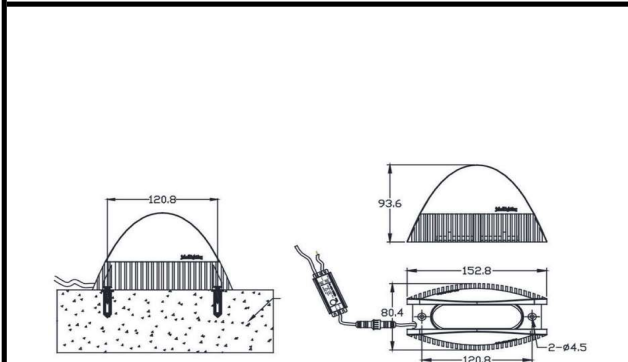

Sovitron Interior Pvt.Ltd.

Model Name	JAMYS-TL1 Trick Light / DL-OJS-TL1C-8
Description	Trick Light

Technical description	Image
-----------------------	-------

Dimension	L=120mm H=93.6mm
Frame	Aluminum die cast
Color Tempertaure	3000K
Power	9W
Total Luminous Flux	360 lm
Efficacy	40 lm/W
IP rating	66
Color Rendering	≥80
Mounting	Surface
Optics	Glass lens
Dimming	NON-Dimmable
Operating Voltage	AC220-240V
Standard Lifetime	L70 minimum at 50,000 burning hours

Dimension diagram

Remarks:-

Address: Plot #7 Saroorpur-Nangla Industrial Area,Ballabgharh-Sohna Road,Faridabad-121005
Email: info@sovitron.com